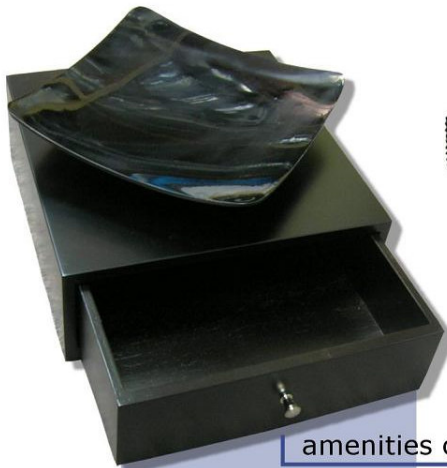

# Hotel Room Accessories (wooden items)

magazine rack 1

magazine rack 2

tea bag holder

ice bucket holder

cup holder

rubbish bin 1

rubbish bin 2

# Hotel Room Accessories (wooden items - 2)

f&b tray

ice bucket tray

pen holder

amenities container

amenities tray 1

amenities tray 2

tissue box holder

square tissue box holder 1

square tissue box holder 2

rectangular tray

We can produce various wooden products. All the designs can be modified according to your needs.

**RINGSWAY HOTEL & NOVELTIES SUPPLIES (H.K.) LTD.**